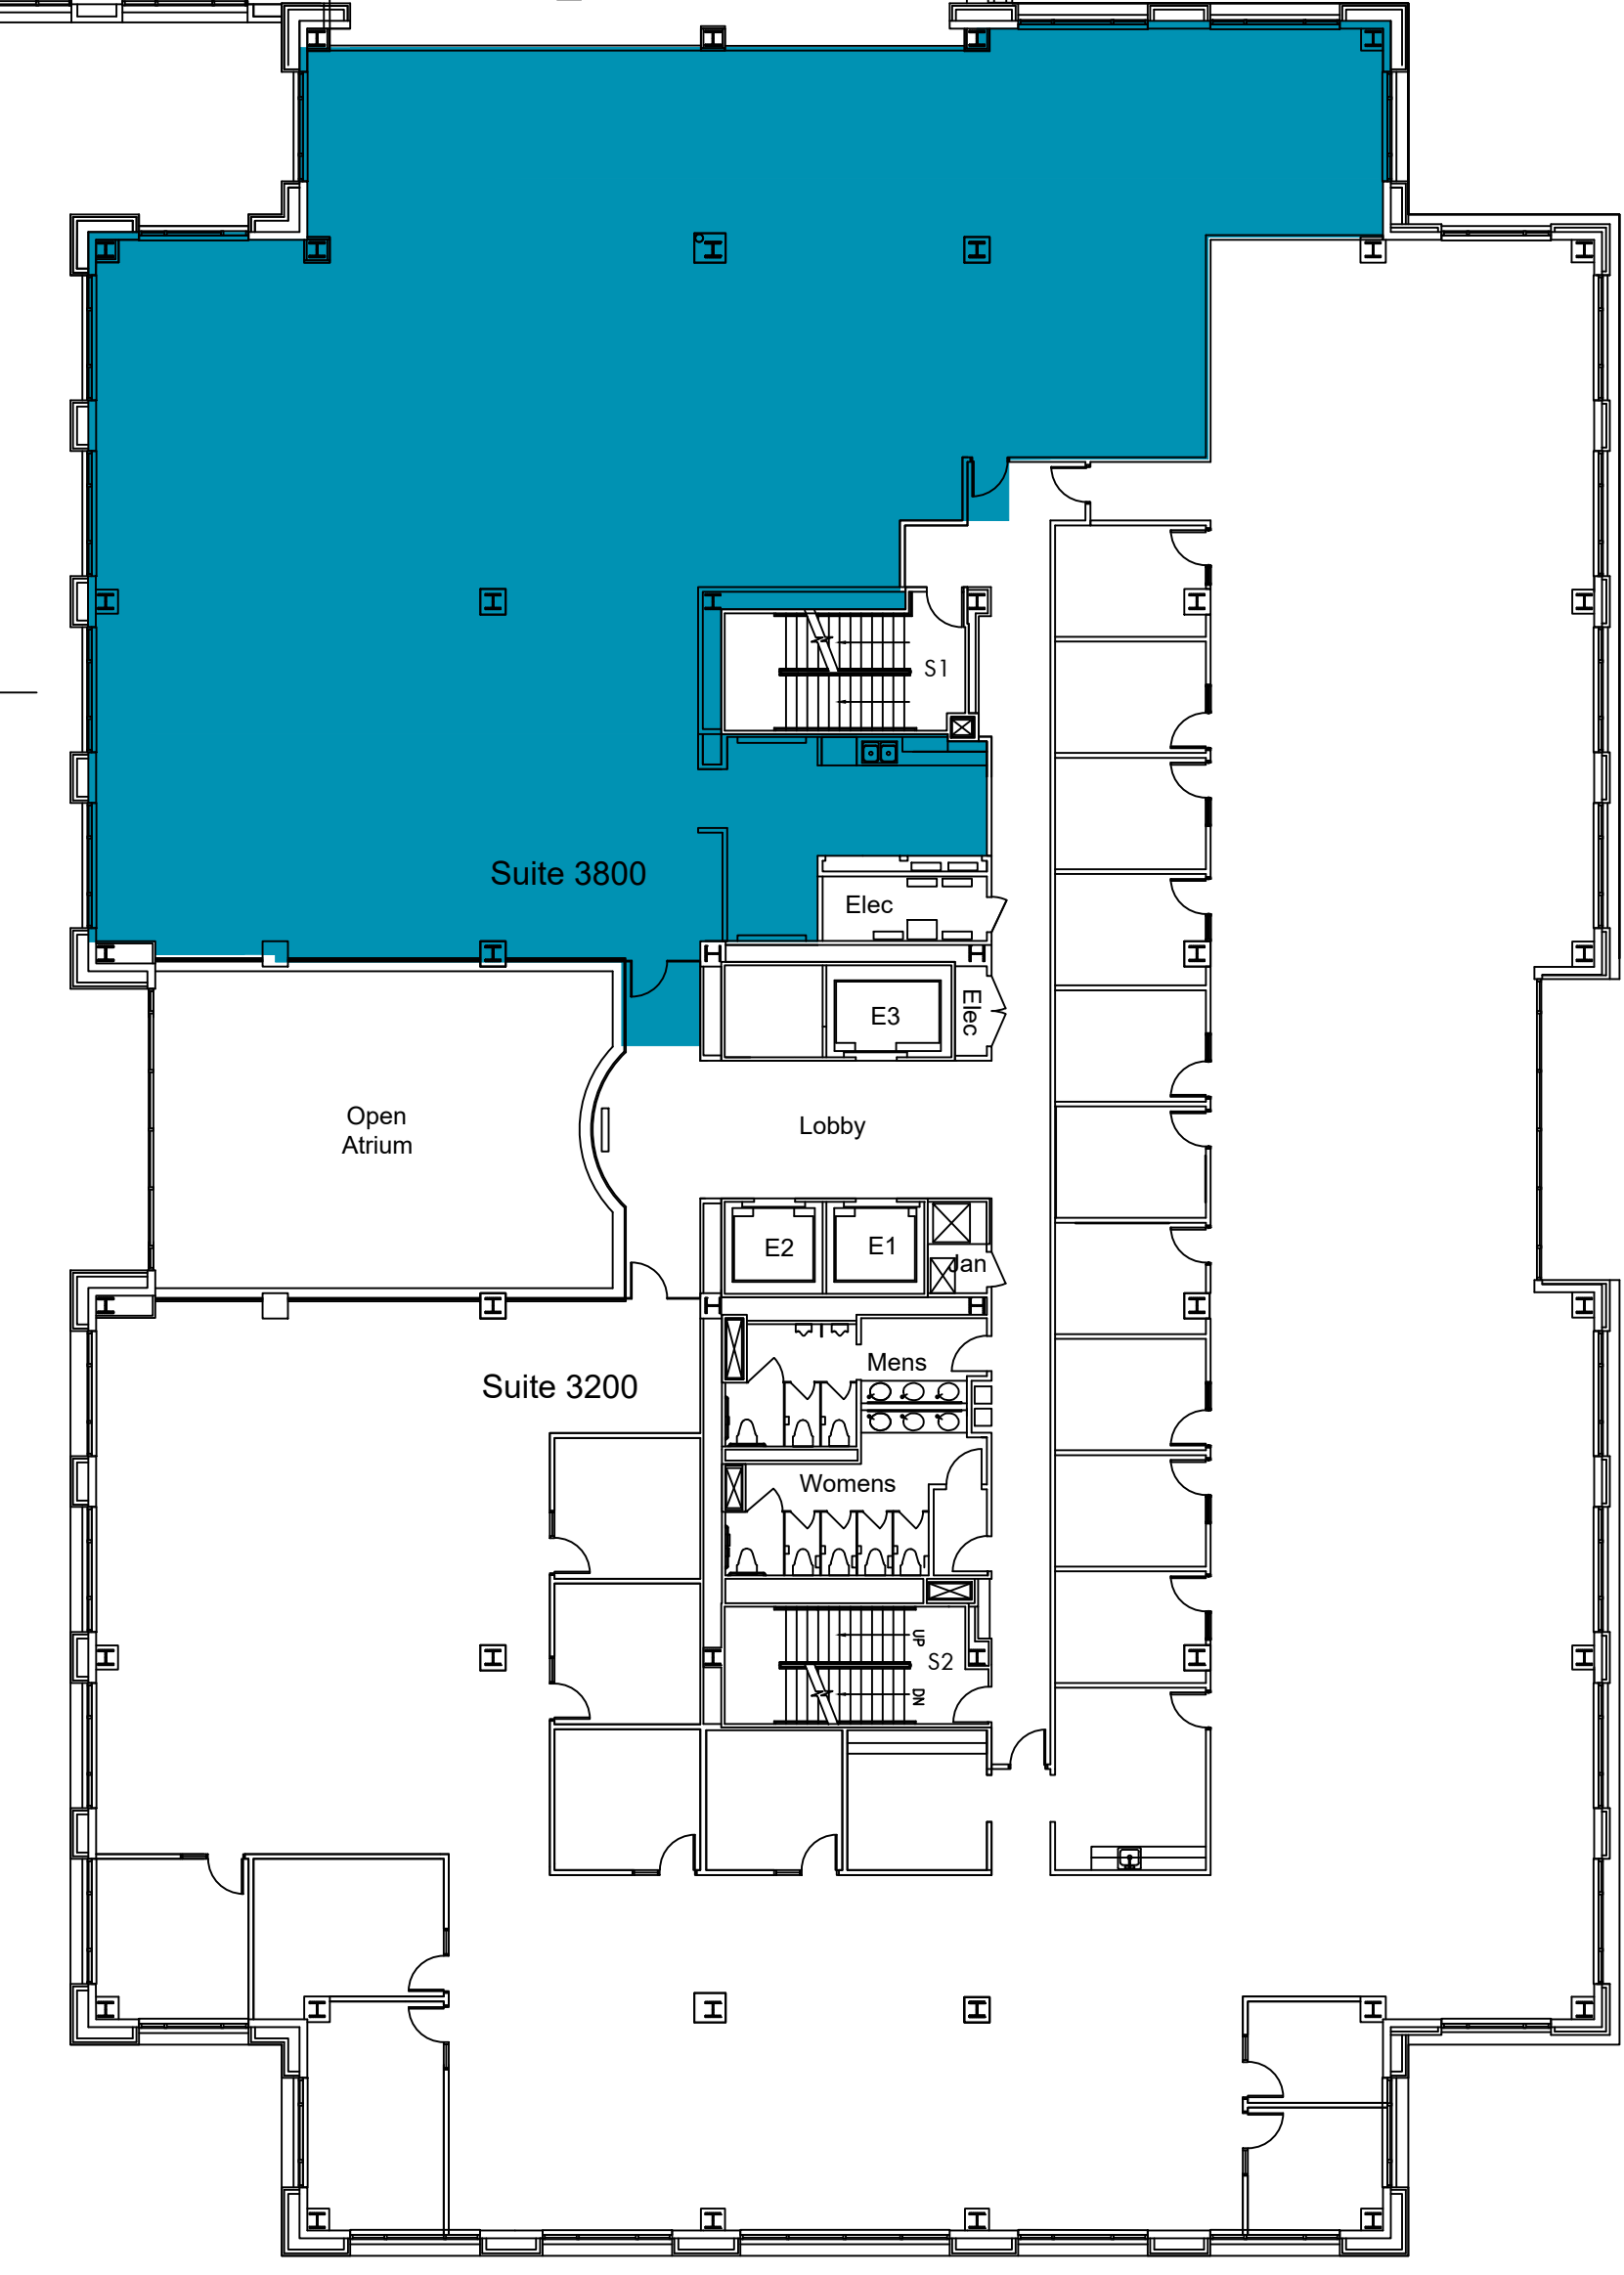

City Center West Madison, WI

525 Junction Road - 3rd Floor

Available
Suite 3800
7,356 rsf

Suite 3800 - 7,356 rsf
525 Junction Rd Madison, WI