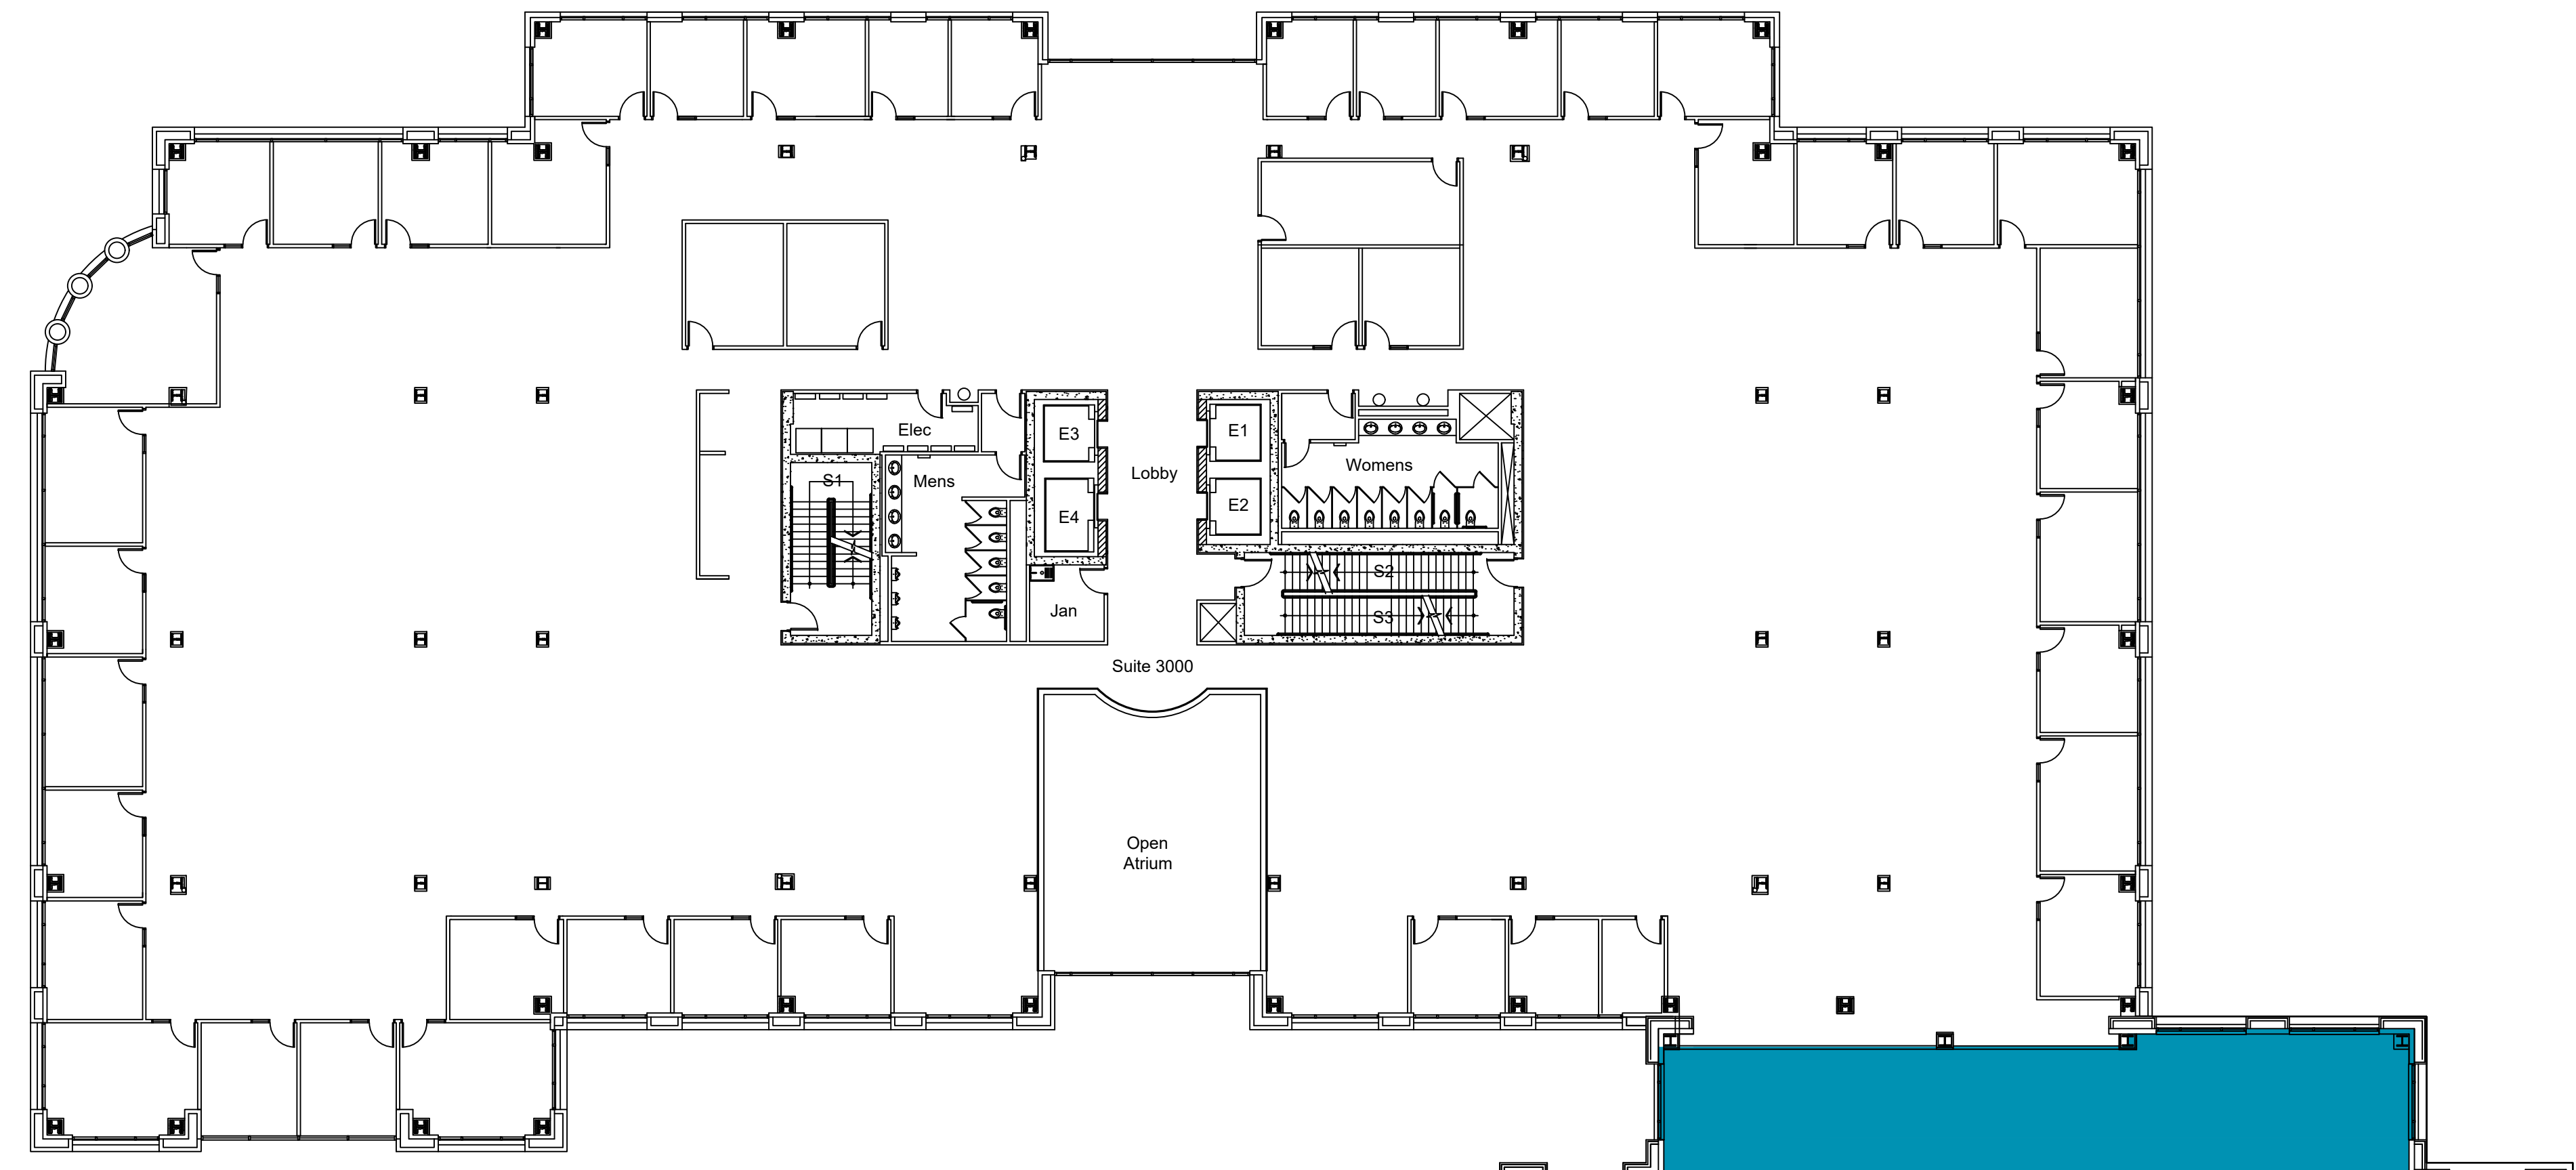

City Center West Madison, WI

525 Junction Road - 3rd Floor

Available
Suite 3800
7,356 rsf

Suite 3800 - 7,356 rsf
525 Junction Rd Madison, WI