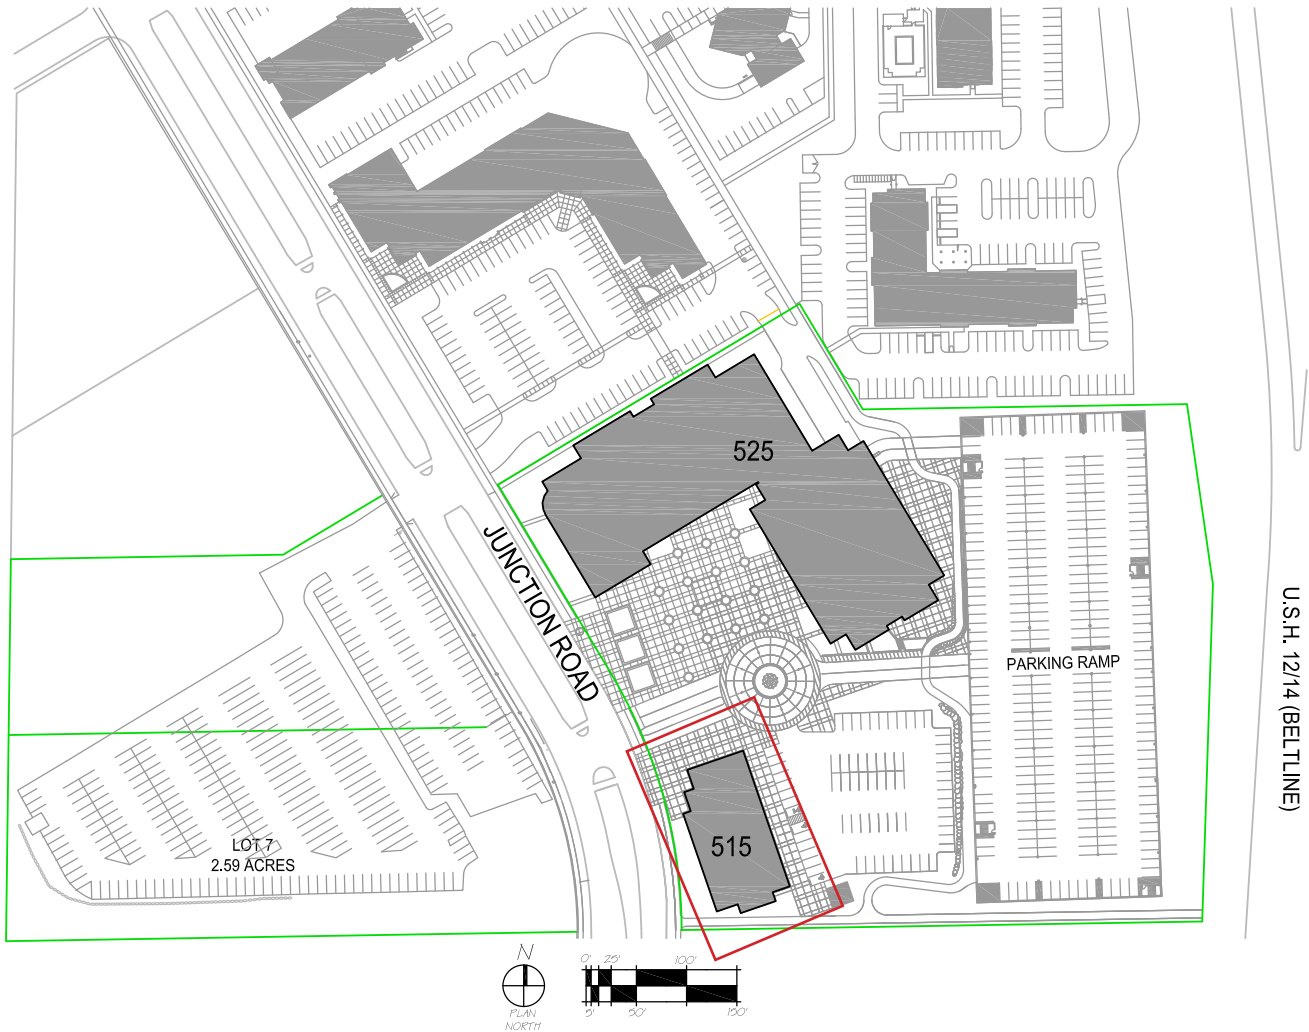

Site Map

515 Junction Road, Madison, WI